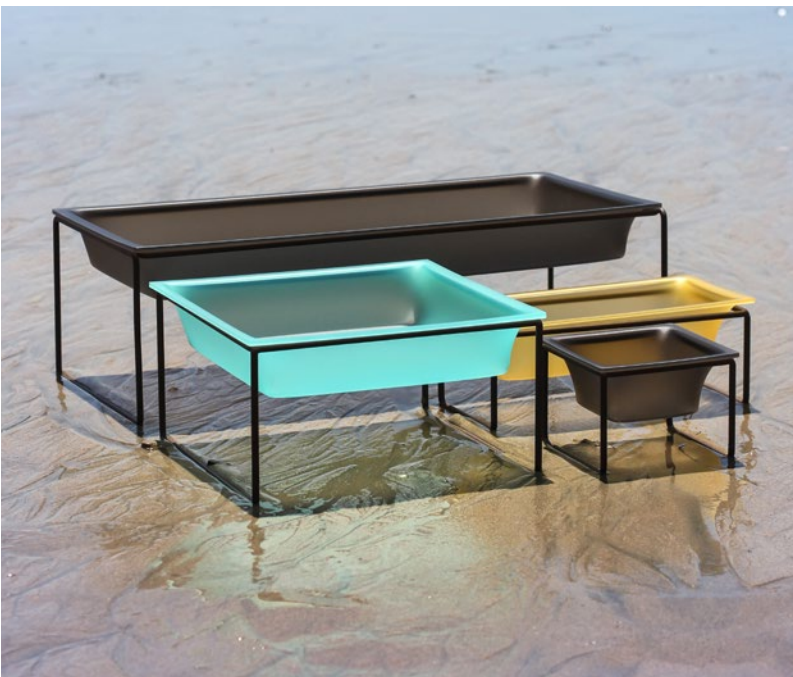

PRRD-1412

matte round platter
14" x 12.5" x 0.9-1.5"

PRRD-1211

matte round platter
12" x 11" x 0.5-1.5"

SEASIDE DROP IN BOWLS

BSQ-6CTD

matte square bowl, 0.75 qt.
5.75" x 5.75" x 2.5"

BRC-611CTD

matte rectangular bowl, 2 qt.
5.75" x 11.5" x 2.5"

BSQ-11CTD

matte square bowl, 4 qt.
11.5" x 11.5" x 2.5"

BRC-2311CTD

matte rectangular bowl, 8 qt.
23" x 11.5" x 2.5"

Colors

Seafoam
(49DP)

Amber
(79DP)

Smoke
(19DP)

Matte Acrylic Drop In Bowls perfectly pair with [Simply Tiered Racks](#), [Simply Modular Racks](#), [Element Countertop](#), and [Santa Fe Countertop](#).

BCC-106
matte cut corner bowl, 1.5 qt.
10" x 6" x 2"