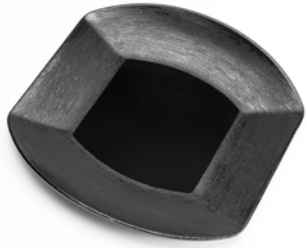

LUNA

COOL, CLEAN, SOPHISTICATED BEAUTY

Sweeping lines, flowing textures, redefined shapes – Luna has taken Melamine displayware to the next level. Introducing an instant classic that is cool, clean and utterly sophisticated. Say goodbye to boring, and hello to Luna.

TSQ-12LA
square tray
12" x 12" x 1.5"

TRC-149LA
rectangular tray
14" x 9" x 1.5"

TRC-1712LA
rectangular tray
17" x 12" x 1.5"

BSQ-10LA
square bowl, 1 qt.
10" x 10" x 2.5"

BRC-128LA
rectangular bowl, 1 qt.
12" x 8" x 2.5"

BRC-141OLA
rectangular bowl, 1.5 qt.
14" x 10" x 2.5"

BRD-11LA
round bowl, 3.7 qt.
10.75" x 5.5"

BRD-12LA
round bowl, 2 qt.
11.5" x 3.25"

Made of durable Melamine with a refined mix of smooth gloss and a striated matte texture

Colors

White
(020)

Black
(010)

Driftwood
(310)