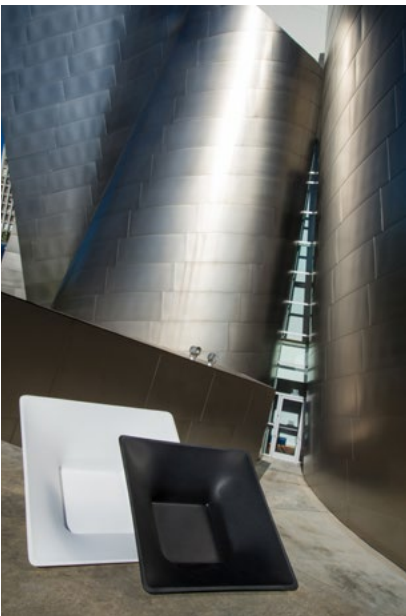

DOWNTOWN

TRENDSETTING MODERN VERSATILITY

An easy way to refresh your look from the mundane to the utterly stylish. Downtown's sleek lines, contemporary shapes, and modernized black and white finishes in highly break resistant Acrylic take displays to a new level. The Downtown collection includes 25 pieces in a variety of styles.

BSQ-113AS
matte square bowl, 2 qt.
10" x 10" x 3"

BSQ-123AS
matte square bowl, 2.5 qt.
12" x 12" x 3.25"

TRC-128AS
matte rectangular tray
12" x 8" x 1.5"

TRC-1210AS
matte rectangular tray
12" x 10" x 1.5"