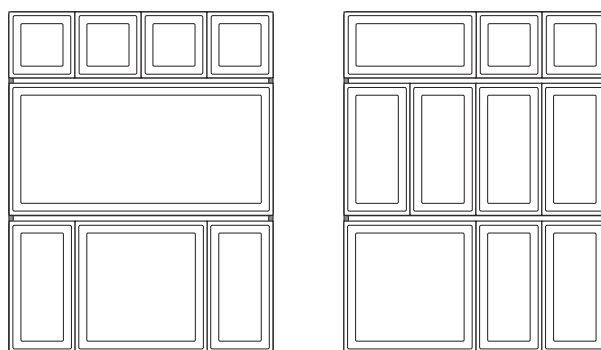

23" wide three-tier case rack

product number	PDRK-3024
dimensions	23" x 30" x 5.5"h 58.4 x 76.2 x 14.0 cm
case weight/cube	24 lbs./3.75* 10.8kg/0.109
case pack	2
list each	$182.47