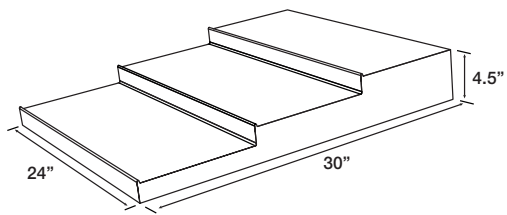

risers

Case Foundation