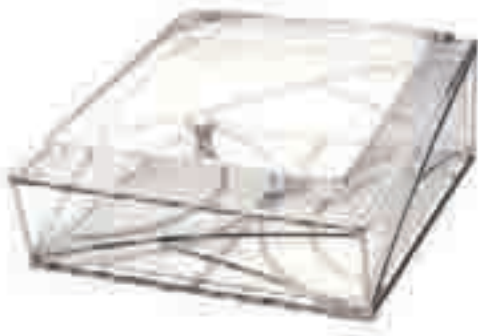

element™ counter top with cover & liner

- solid steel construction
- unbreakable hinged cover & lid
- durable chrome finish

product number	CTD-19168EM
dimensions	19" x 16" x 8" 48.3 x 40.6 x 20.3cm
case weight/cube	11 lbs./2.22 5.0kg/0.064
case pack	1
list each	$300.76

element™ cup holder with optional front compartment

- solid steel construction
- detachable front compartment
- durable chrome finish

product number	CTCH-620EM
dimensions	20" x 6.6" x 13" 50.8 x 16.8 x 33.0cm
case weight/cube	5 lbs./1.39 2.3kg/0.040
case pack	1
list each	$257.60