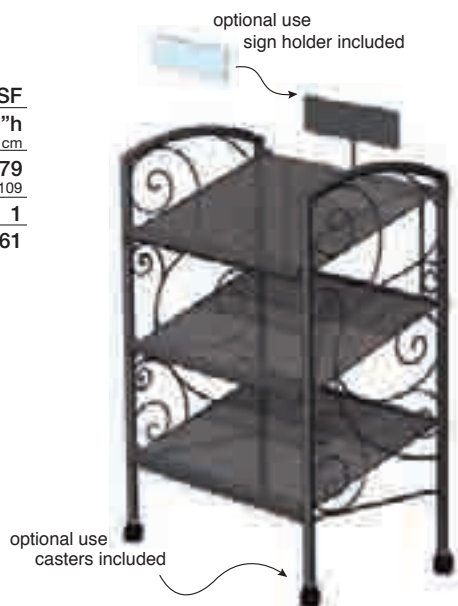

santa fe™ bakery fixed shelf units ST

- display your bakery products with style & elegance
- all steel construction with durable protective coating
- optional use casters & sign holder included
- ships knockdown & assembles in minutes

3 shelf fixed unit

product number	FXBK-291839SF
dimensions	29" x 18" x 38.5"h 73.7 x 45.7 x 97.8 cm
case weight/cube	51 lbs./3.79 23.0kg/0.109
case pack	1
list each	$1,171.61