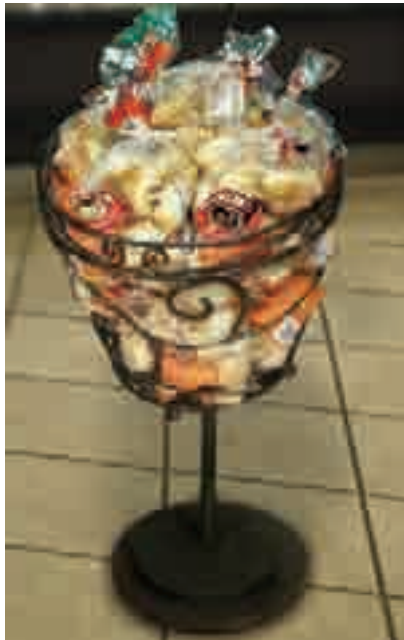

santa fe™ fixtures ST

- hand crafted baguette racks can be used for a variety of merchandising needs
- optional use signage arm & holder included with every rack

includes optional use signage arm & tag holder

<i>product number</i>	FX-18SF
<i>dimensions</i>	18" x 15" h 45.7 x 38cm
<i>case weight/cube</i>	16 lbs./5.04* 7.2kg/0.146
<i>case pack</i>	1
<i>list each</i>	$228.17

*shipped as oversized package

<i>product number</i>	FX-18STND
<i>dimensions</i>	13" x 17" h 33 x 43.2cm
<i>case weight/cube</i>	19 lbs./2.37 8.6kg/0.069
<i>case pack</i>	1
<i>list each</i>	$223.10

both include optional use signage arm & tag holder

<i>product number</i>	FX-189SF
<i>dimensions</i>	18" x 9" x 15" h 45.7 x 22.9 x 38cm
<i>case weight/cube</i>	24 lbs./5.04* 10.8kg/0.146
<i>case pack</i>	2
<i>list each</i>	$207.16

*shipped as oversized package

<i>product number</i>	FX-1511SF
<i>dimensions</i>	15" x 11" x 22" h 38 x 27.9 x 55.9cm
<i>case weight/cube</i>	14 lbs./2.61 6.3kg/0.076
<i>case pack</i>	1
<i>list each</i>	$187.10