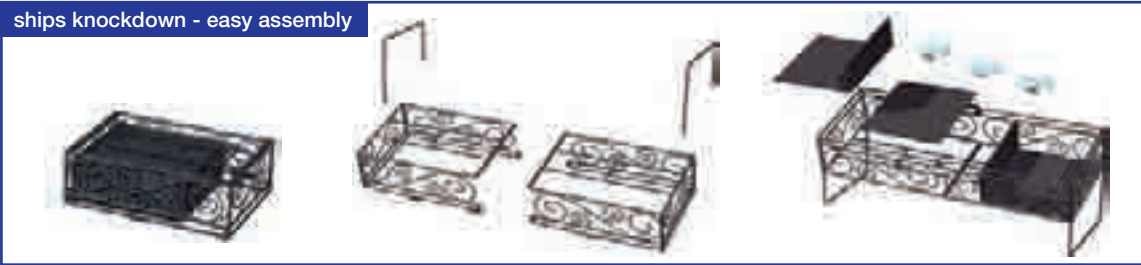

product number	FXWN-4717SF
dimensions	47" x 17" x 18" h 119.4 x 43.2 x 45.7cm
case weight/cube	40 lbs./2.22* 18kg/0.064
case pack	1
list each	\$512.54

*shipped as oversized package

ships knockdown - easy assembly