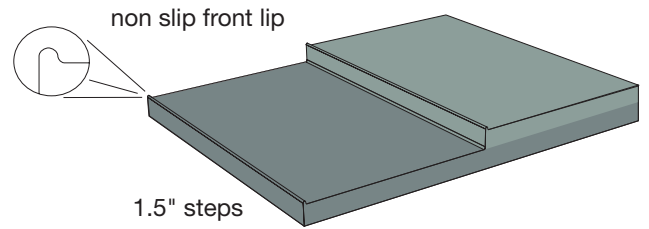

two tiered step risers