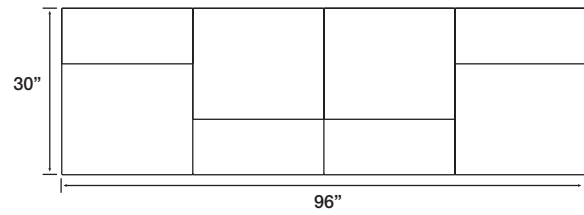

risers

Case Foundation