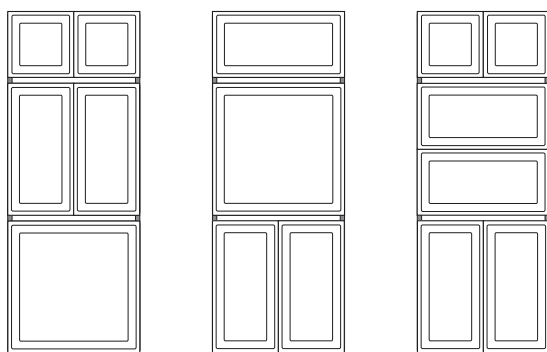

11.5" wide three-tier case rack

product number	PDRK-3012
dimensions	11.5" x 30" x 5.5"h 29.2 x 76.2 x 14.0 cm
case weight/cube	18 lbs./2.50* 8.1kg/0.073
case pack	2
list each	$143.09