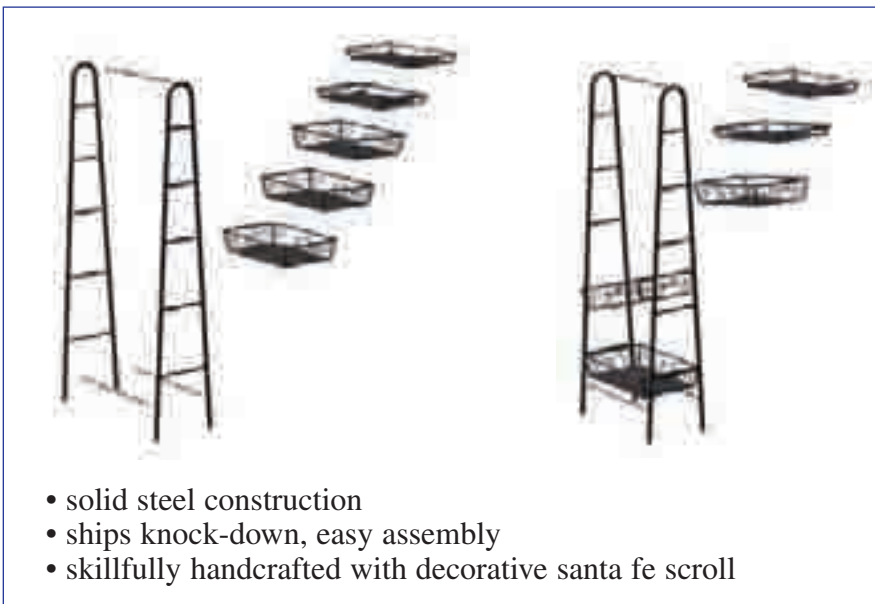

- solid steel construction
- ships knock-down, easy assembly
- skillfully handcrafted with decorative santa fe scroll