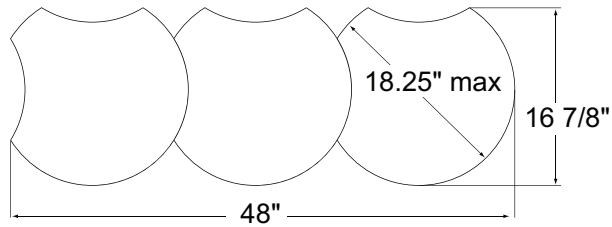

FOR USE WITH CURVED OR STRAIGHT GLASS MERCHANDISERS

Simply put, case-link™ by Delfin is the most versatile case foundation system ever created.

It flows and flexes, swerves and curves, cascades and contours to virtually every curved or straight glass merchandising case made.

No matter the height, depth, or radius of your merchandising case, the unique pod & stem system easily adjusts to your schematics while promoting your merchandising vision. By linking the system throughout your entire case or utilizing it only on those difficult to landscape curved sections, you can now create a multi-layered merchandising foundation to meet your specific needs.

However you choose to use **case-link™**, we are certain our patent pending design will form the foundation you need to effectively merchandise your curved glass case.