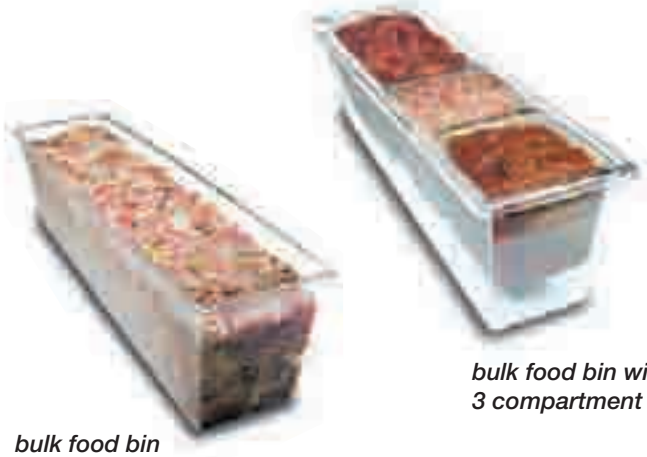

bulk food bin PETG

- unbreakable clear PETG material
- use the bulk food bin for large quantities
- display multiple products with insert

bulk food bin

bulk food bin with 3 compartment insert

Built in handle for easy access