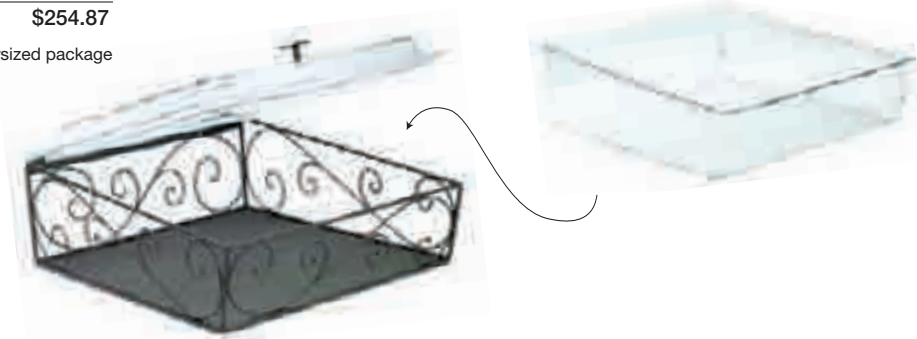

replacement liner	
product number	BKL-19168-04
dimensions	19" x 16" x 8" h 48.3 x 40.6 x 20.3 cm
case weight/cube	12 lbs./3.05 5.4 kg/0.088
case pack	4
list each	$63.32