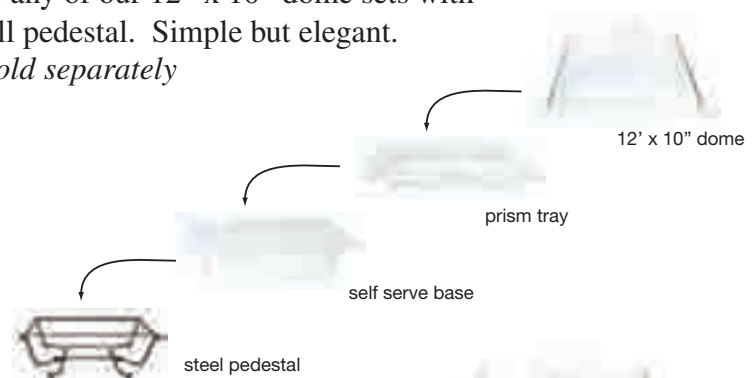

steel dome pedestal ACR ST

Dress up any of our 12" x 10" dome sets with this scroll pedestal. Simple but elegant. *Pieces sold separately*

product number	dimensions	case weight/cube	case pack	list each
PDRC-1210SF	12" x 10" x 4.5" 30.5 x 25.4 x 11.4cm	6 lbs./1.02 2.7kg/0.029	4	$47.21