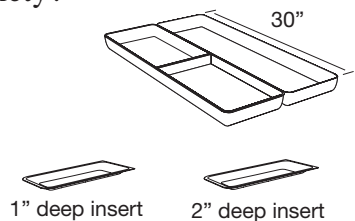

tray inserts

clear (00) black (10) white (20)

Looking to control the amount of product you display or just need to increase your variety?

product number		dimensions	case weight/cube	case pack	list each
IRC-1561		15" x 6.5" x 1" 38.1 x 16.5 x 2.5cm	5 lbs./0.56 2.3kg/0.016	6	$33.01
IRC-1562		15" x 6.5" x 2" 38.1 x 16.5 x 5.1cm	5 lbs./0.56 2.3kg/0.016	6	$33.01
IRC-1581		15" x 8" x 1" 38.1 x 20.3 x 2.5cm	6 lbs./0.56 2.7kg/0.016	6	$33.01
IRC-1582		15" x 8" x 2" 8.1 x 20.3 x 5.1cm	6 lbs./0.56 2.7kg/0.016	6	$33.01