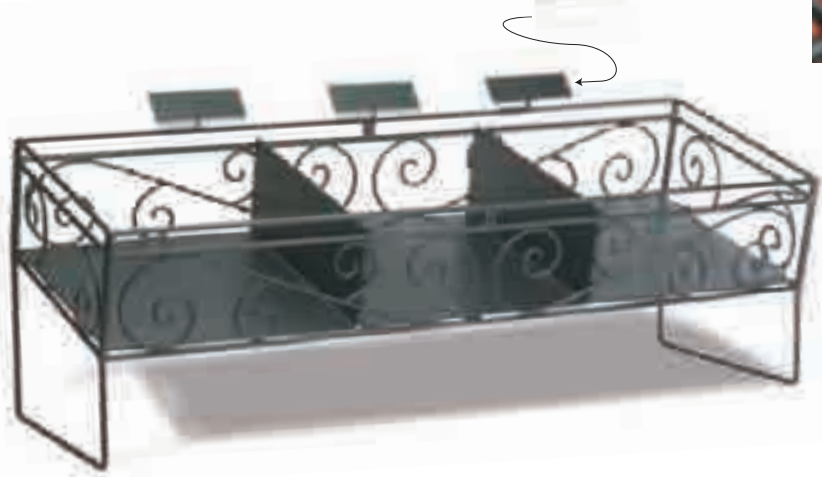

ships knockdown - easy assembly

santa fe™ three compartment floor rack ST ABS

- solid steel construction with durable protective coating
- removable ABS plastic dividers for easy cleaning
- unit ships knockdown and assembles in minutes