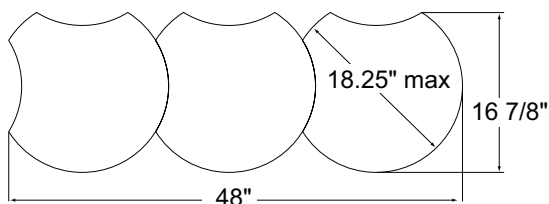

3 Slide the next row beneath the back row creating as many cascading elevation changes as you desire. Let your creative vision come to life.

patent pending

Simply put, case-link™ by Delfin is the most versatile case foundation system ever created.

It flows and flexes, swerves and curves, cascades and contours to virtually every curved or straight glass merchandising case made.

No matter the height, depth, or radius of your merchandising case, the unique pod & stem system easily adjusts to your schematics while promoting your merchandising vision. By linking the system throughout your entire case or utilizing it only on those difficult to landscape curved sections, you can now create a multi-layered merchandising foundation to meet your specific needs.

However you choose to use case-link™ we are certain our patent pending design will form the foundation you need to effectively merchandise your curved glass case.