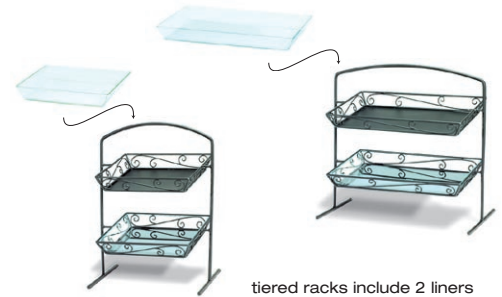

santa fe™ two tier counter top ST ACR

CTD-1212SFD
steel
counter top display
15" x 12" x 19"
case pack: 1
list price each: $210.83

CTD-1812SFD
steel
counter top display
21" x 12" x 19"
case pack: 1
list price each: $235.42

replacement liners ACR

BKL-12-49
acrylic
rectangular liner
12" x 12" x 1.75"
case pack: 4
list price each: $26.77

green glass acrylic (49)

BKL-1812-49
acrylic
rectangular liner
18" x 12" x 1.75"
case pack: 4
list price each: $35.18

tiered racks include 2 liners

display mirrors ACR

FSOC-126-03
acrylic
octagonal flat mirror
12" x 6" x 0.31"
case pack: 6
list price each: $22.36

FSOC-168-03
acrylic
octagonal flat mirror
16" x 8" x 0.31"
case pack: 6
list price each: $36.04

FSOC-2412-03
acrylic
octagonal flat mirror
24" x 12" x 0.31"
case pack: 6
list price each: $81.10

FSSQ-12-03
acrylic
square flat mirror
12" x 12" x 0.31"
case pack: 6
list price each: $44.72

FSSQ-16-03
acrylic
square flat mirror
16" x 16" x 0.31"
case pack: 6
list price each: $72.01

FSSQ-24-03
acrylic
square flat mirror
24" x 24" x 0.31"
case pack: 4
list price each: $162.18

FSSQ-32-03
acrylic
square flat mirror
32" x 32" x 0.31"
case pack: 2
list price each: $315.74

FSRC-1612-03
acrylic
rectangular flat mirror
16" x 12" x 0.31"
case pack: 6
list price each: $56.39

FSRC-2416-03
acrylic
rectangular flat mirror
24" x 16" x 0.31"
case pack: 4
list price each: $104.04

FSRC-2432-03
acrylic
rectangular flat mirror
24" x 32" x 0.31"
case pack: 2
list price each: $219.74

FSTD-16-03
acrylic
tear drop flat mirror
16" x 8" x 0.31"
case pack: 6
list price each: $36.04
sold separately

FSTD-24-03
acrylic
tear drop flat mirror
24" x 12" x 0.31"
case pack: 6
list price each: $81.10
sold separately

FSTD-32-03
acrylic
tear drop flat mirror
32" x 16" x 0.31"
case pack: 4
list price each: $157.88
sold separately

FSRD-12-03
acrylic
round flat mirror
12" x 12" x 0.31"
case pack: 6
list price each: $44.72

FSRD-16-03
acrylic
round flat mirror
16" x 16" x 0.31"
case pack: 6
list price each: $72.01

FSRD-24-03
acrylic
round flat mirror
24" x 24" x 0.31"
case pack: 4
list price each: $162.18

FSRD-32-03
acrylic
round flat mirror
32" x 32" x 0.31"
case pack: 2
list price each: $315.74

FSOV-2432-03
acrylic
oval flat mirror
24" x 32" x 0.31"
case pack: 2
list price each: $219.74

FSRD-126-03
acrylic
round flat mirror
12" x 6" x 0.31"
case pack: 6
list price each: $22.36

FSRD-168-03
acrylic
round flat mirror
16" x 8" x 0.31"
case pack: 6
list price each: $36.04

FSRD-2412-03
acrylic
round flat mirror
24" x 12" x 0.31"
case pack: 6
list price each: $81.10

FSOC-12-03
acrylic
octagonal flat mirror
12" x 12" x 0.31"
case pack: 6
list price each: $44.72

FSOC-16-03
acrylic
octagonal flat mirror
16" x 16" x 0.31"
case pack: 6
list price each: $72.01

FSOC-24-03
acrylic
octagonal flat mirror
24" x 24" x 0.31"
case pack: 4
list price each: $162.18

FSOC-32-03
acrylic
octagonal flat mirror
32" x 32" x 0.31"
case pack: 2
list price each: $315.74

card holders

HC-57SB
slanted
acrylic
slanted card holder
5" x 7"
case pack: 25
list price each: $4.47

HC-8511SB
slanted
acrylic
slanted card holder
8.5" x 11"
case pack: 15
list price each: $8.93

HC-46TL
top load
acrylic
top load card holder
4" x 6"
case pack: 25
list price each: $3.64