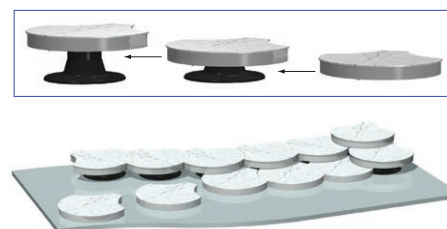

3 Slide the next row beneath the back row creating as many cascading elevation changes as you desire. Let your creative vision come to life.

patent pending

Simply put, case-link™ by Delfin is the most versatile case foundation system ever created.

It flows and flexes, swerves and curves, cascades and contours to virtually every curved or straight glass merchandising case made.

No matter the height, depth, or radius of your merchandising case, the unique pod & stem system easily adjusts to your schematics while promoting your merchandising vision. By linking the system throughout your entire case or utilizing it only on those difficult to landscape curved sections, you can now create a multi-layered merchandising foundation to meet your specific needs.

However you choose to use case-link™ we are certain our patent pending design will form the foundation you need to effectively merchandise your curved glass case.