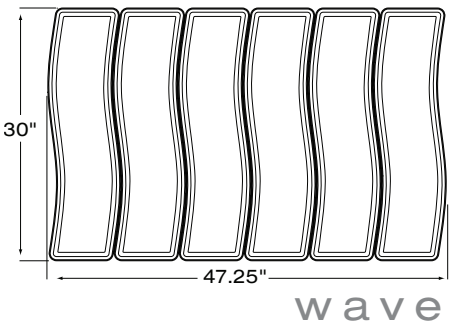

www.delfinfs.com