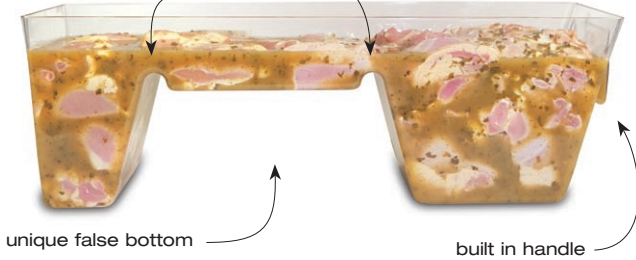

built-in compartment for even distribution of product

unique false bottom

built in handle

23" deep false bottom bin 3 widths 6" - 8" - 10"

BFB-236DM-04
petg
rectangular food bin
23" x 6" x 7.5"
case pack: 6
list price each: $52.39

BFB-238DM-04
petg
rectangular food bin
23" x 8" x 7.5"
case pack: 6
list price each: $62.93

BFB-2310DM-04
petg
rectangular food bin
23" x 10" x 7.5"
case pack: 4
list price each: $69.88

27" deep false bottom bin 3 widths 6" - 8" - 10"

BFB-276DM-04
petg
rectangular food bin
27" x 6" x 7.5"
case pack: 6
list price each: $53.16

BFB-278DM-04
petg
rectangular food bin
27" x 8" x 7.5"
case pack: 6
list price each: $63.77

BFB-2710DM-04
petg
rectangular food bin
27" x 10" x 7.5"
case pack: 4
list price each: $70.84

divisible ice tray PETG

Tough and smart! This unbreakable unit is four trays in one by utilizing the included removable dividers. One piece construction from indestructible PETG material, it will not leak like imposters. Drain hose can be set open to allow constant draining or shut off and drain as you need.